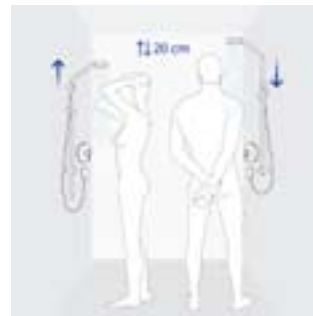

More size – the large shower head with a diameter of 100 mm distributes the water much more generously on your skin.

More design – with its clean, timeless shape, the Croma 100 blends perfectly into any bathroom.

Unica® Reno Lift

The height adjustable overhead shower for any bathroom

A downpour from high above – more and more people want to experience this natural shower pleasure. With Unica'Reno Lift, this desire is easily fulfilled. This new shower system is as easy to install as a conventional shower bar and even fits existing drill holes. And now the best part: within seconds, the Unica'Reno Lift transforms the Croma 100 hand shower into a large overhead shower. Thanks to the lift function, the shower bar can be adjusted by up to 30 cm to match your individual body height.

Unica® Reno Lift Set

Lift function

The height of the overhead shower is adjusted simply by sliding the shower bar up and down. Therefore, smaller people can always reach the hand shower – even in its highest position.