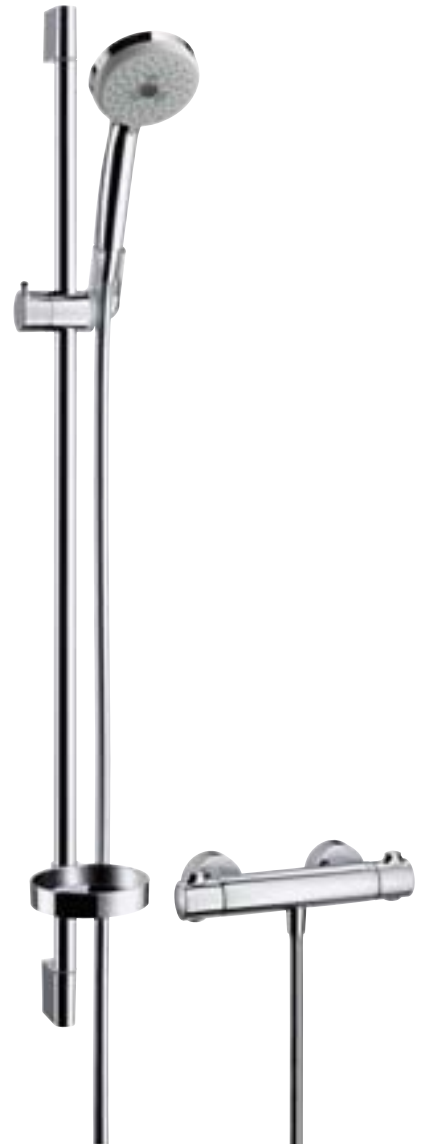

More size – the large shower head with a diameter of 100 mm distributes the water much more generously on your skin.

More design – with its clean, timeless shape, the Croma 100 blends perfectly into any bathroom.

A warm shower rain that enrobes your entire body. Millions of water drops that caress your skin at a constant water temperature – what could provide a better start to the day? The Croma 100 Showerpipe with integrated thermostat knows how to pamper you from head to toe. With its new slim and refreshing design, the Showerpipe fits into any bathroom – whether entirely new or renovated. Thanks to the innovative shower arm and the intelligent water-conducting shower bar system, the Showerpipe can be easily installed even in small shower cabins. You can simply mount it onto the fittings of your old faucet.

Exceptional comfort

Temperature adjustment to the exact degree, reliable hot water restriction and integrated diversion from hand to overhead shower – the slim thermostat offers a maximum in comfort and safety.

The Croma® 100 Range

Hand showers

Plate overhead shower

Shower sets

Porter sets

Overhead showers

Croma® 100 Multi Hand shower
28536, -000
Croma® 100 Vario Hand shower
28535, -000
Croma® 100 Multi/Porter'S Set
1,25 m # 27593, -000
1,60 m # 27595, -000
Croma® 100 Vario/Porter'S Set
1,25 m # 27592, -000
1,60 m # 27594, -000