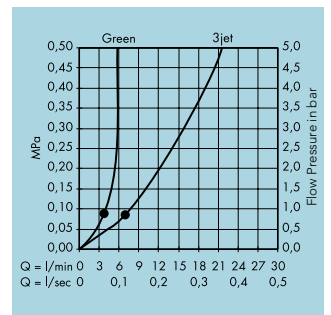

Water consumption

With the EcoSmart function you can reduce water consumption by up to 60 % with little sacrifice in comfort.